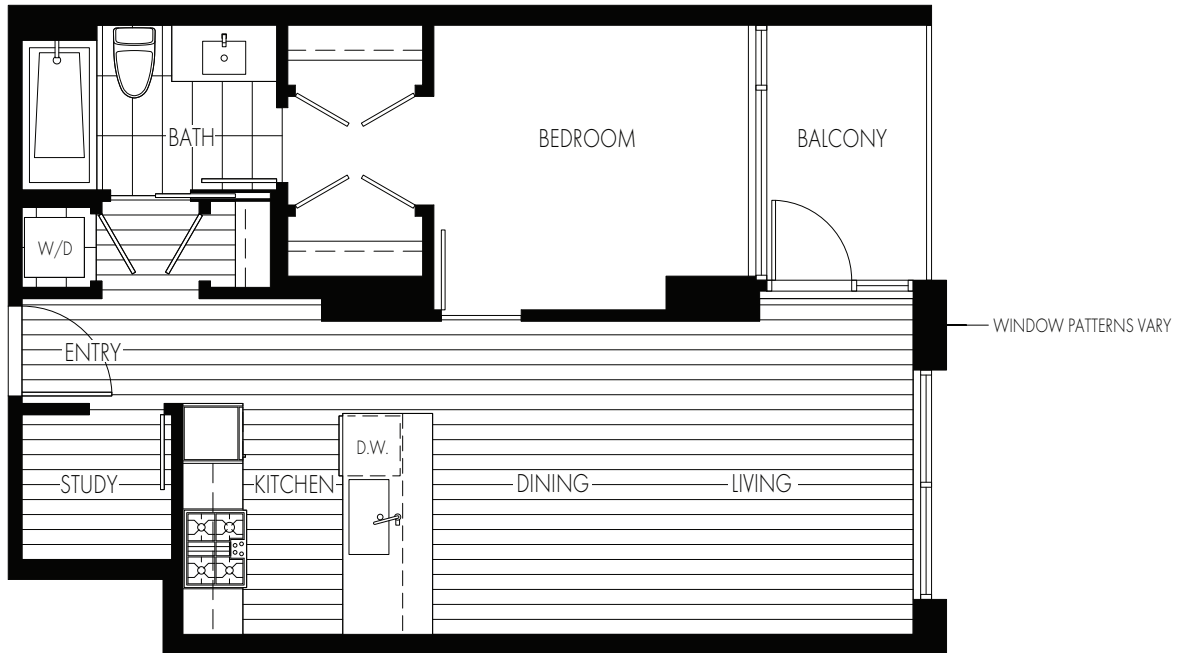

FORTY NINE WEST AT OAKRIDGE

D2

531 SQ FT
1 BEDROOM

LEVEL 2

FORTY NINE WEST AT OAKRIDGE

G

571 SQ FT
1 BEDROOM

LEVEL 3

LEVEL 5

LEVEL 6

LEVEL 7

FORTY NINE WEST AT OAKRIDGE

G1

578 SQ FT
1 BEDROOM

FORTY NINE WEST AT OAKRIDGE

G2

578SQ FT
1 BEDROOM

LEVEL 3

LEVEL 5

LEVEL 6

LEVEL 7

FORTY NINE WEST AT OAKRIDGE

K 577 SQ FT
1 BEDROOM