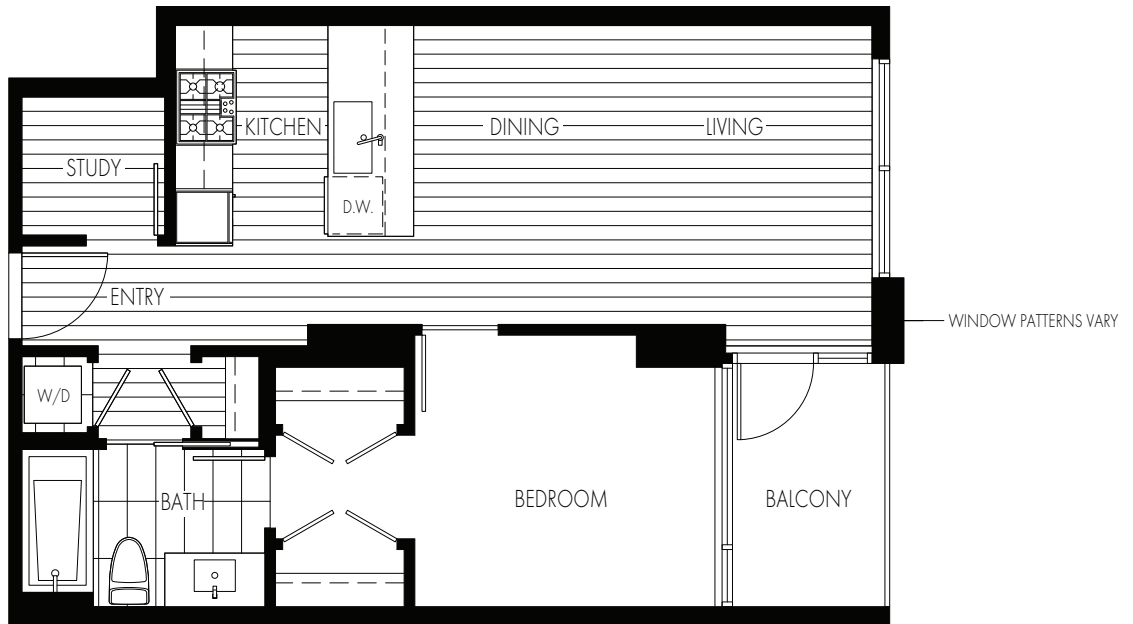

FORTY NINE WEST AT OAKRIDGE

D2

531 SQ FT
1 BEDROOM

LEVEL 2

FORTY NINE WEST AT OAKRIDGE

G

571 SQ FT
1 BEDROOM

LEVEL 3

LEVEL 5

LEVEL 6

LEVEL 7

FORTY NINE WEST AT OAKRIDGE

G1

578 SQ FT
1 BEDROOM

FORTY NINE WEST AT OAKRIDGE

G2

578SQ FT
1 BEDROOM

LEVEL 3

LEVEL 5

LEVEL 6

LEVEL 7

FORTY NINE WEST AT OAKRIDGE

K 577 SQ FT
1 BEDROOM