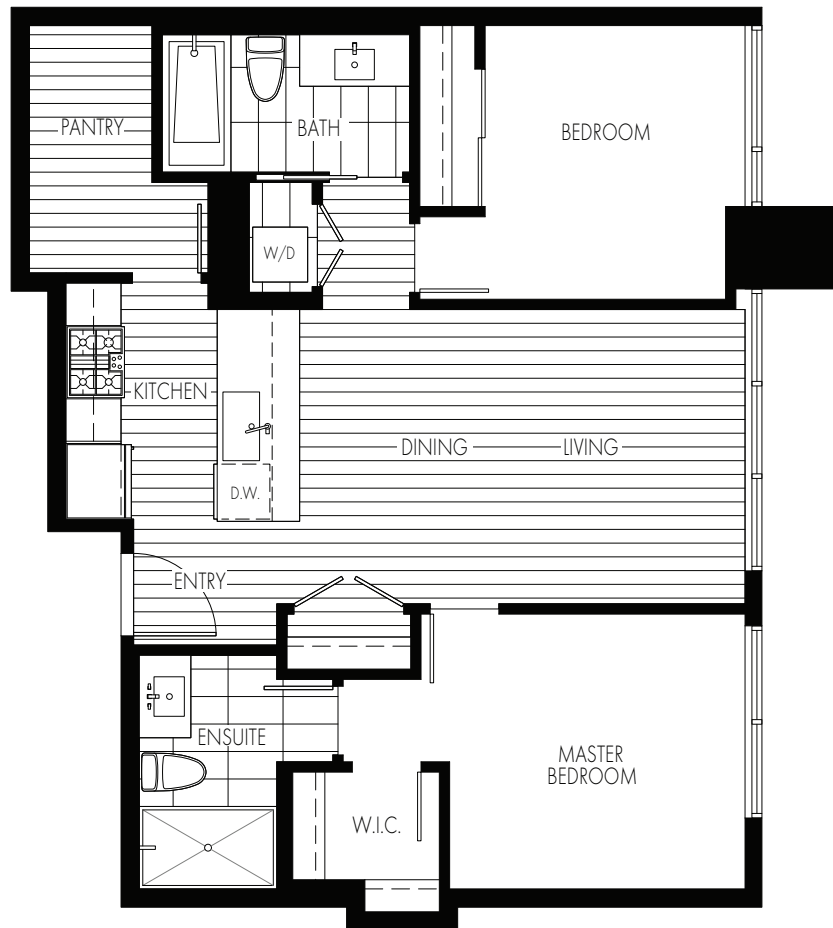

FORTY NINE WEST AT OAKRIDGE

A

1,014 SQ FT
2 BEDROOM
2 BATHROOM

GROUND LEVEL

LEVEL 2

LEVEL 3

LEVEL 5

FORTY NINE WEST AT OAKRIDGE

A1

1,021 SQ FT
2 BEDROOM
2 BATHROOM

GROUND LEVEL

LEVEL 2

LEVEL 3

LEVEL 5

FORTY NINE WEST AT OAKRIDGE

B

834 SQ FT
2 BEDROOM
2 BATHROOM

LEVEL 2

LEVEL 3

FORTY NINE WEST AT OAKRIDGE

C

821 SQ FT
2 BEDROOM
2 BATHROOM

LEVEL 2

FORTY NINE WEST AT OAKRIDGE

C1

845 SQ FT
2 BEDROOM
2 BATHROOM

FORTY NINE WEST AT OAKRIDGE

E

684 SQ FT
2 BEDROOM
1 BATHROOM

LEVEL 2

FORTY NINE WEST AT OAKRIDGE

F