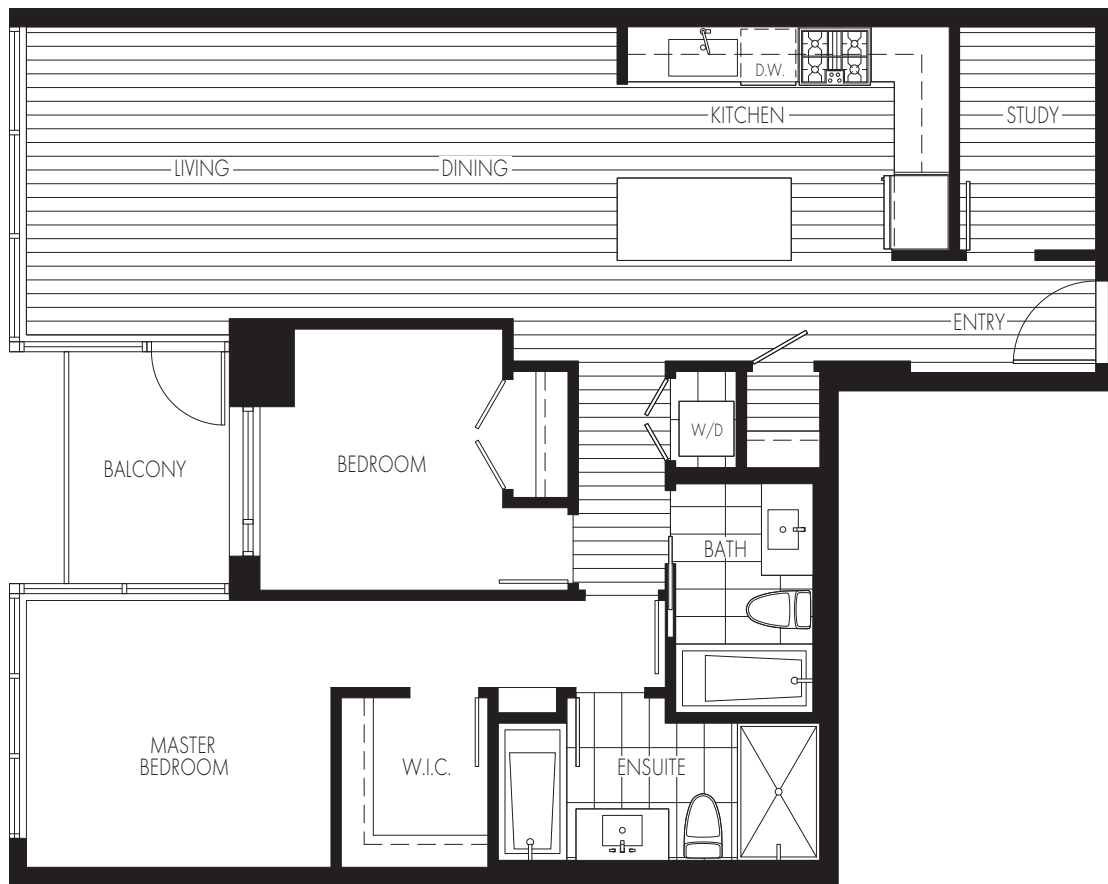

FORTY NINE WEST AT OAKRIDGE

A

1,014 SQ FT
2 BEDROOM
2 BATHROOM

GROUND LEVEL

LEVEL 2

LEVEL 3

LEVEL 5

FORTY NINE WEST AT OAKRIDGE

A1

1,021 SQ FT
2 BEDROOM
2 BATHROOM

GROUND LEVEL

LEVEL 2

LEVEL 3

LEVEL 5

FORTY NINE WEST AT OAKRIDGE

B

834 SQ FT
2 BEDROOM
2 BATHROOM

LEVEL 2

LEVEL 3

FORTY NINE WEST AT OAKRIDGE

C

821 SQ FT
2 BEDROOM
2 BATHROOM

LEVEL 2

FORTY NINE WEST AT OAKRIDGE

C1

845 SQ FT
2 BEDROOM
2 BATHROOM

FORTY NINE WEST AT OAKRIDGE

E

684 SQ FT
2 BEDROOM
1 BATHROOM

LEVEL 2

FORTY NINE WEST AT OAKRIDGE

F