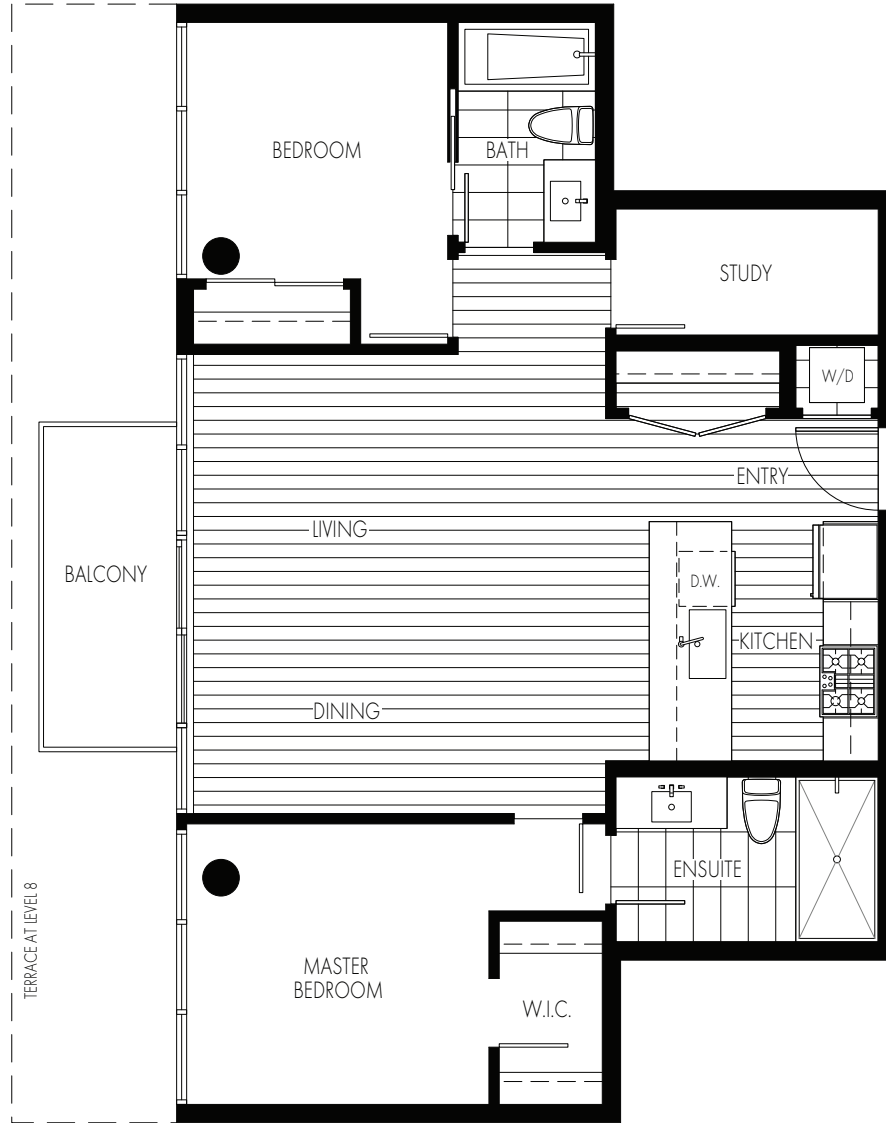

FORTY NINE WEST AT OAKRIDGE

A

1,014 SQ FT
2 BEDROOM
2 BATHROOM

GROUND LEVEL

LEVEL 2

LEVEL 3

LEVEL 5

FORTY NINE WEST AT OAKRIDGE

C1

845 SQ FT
2 BEDROOM
2 BATHROOM

FORTY NINE WEST AT OAKRIDGE

E

684 SQ FT
2 BEDROOM
1 BATHROOM

LEVEL 2

FORTY NINE WEST AT OAKRIDGE

F

782 SQ FT
2 BEDROOM
1 BATHROOM

LEVEL 2

FORTY NINE WEST AT OAKRIDGE

672 SQ FT
2 BEDROOM
1 BATHROOM

FORTY NINE WEST AT OAKRIDGE

N

808 SQ FT
2 BEDROOM
2 BATHROOM

FORTY NINE WEST AT OAKRIDGE

Q

910 SQ FT
2 BEDROOM
2 BATHROOM

FORTY NINE WEST AT OAKRIDGE

R 755 SQ FT
2 BEDROOM
2 BATHROOM

FORTY NINE WEST AT OAKRIDGE

S

639 SQ FT
2 BEDROOM
1 BATHROOM

FORTY NINE WEST AT OAKRIDGE