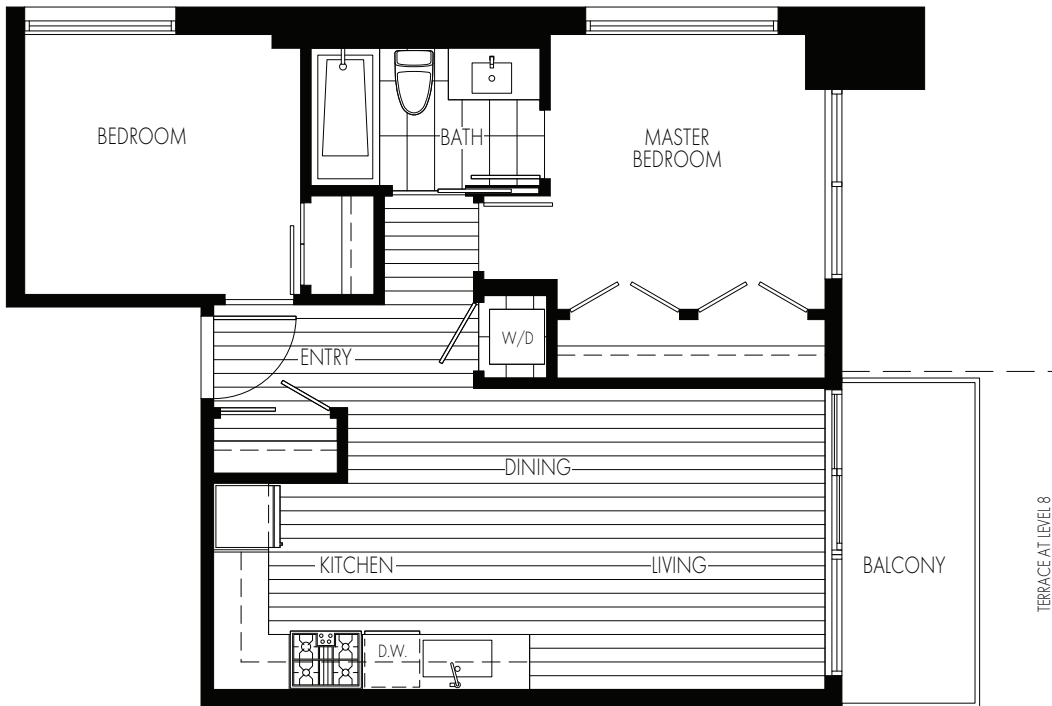

782 SQ FT
2 BEDROOM
1 BATHROOM

LEVEL 2

FORTY NINE WEST AT OAKRIDGE

672 SQ FT
2 BEDROOM
1 BATHROOM

FORTY NINE WEST AT OAKRIDGE

N

808 SQ FT
2 BEDROOM
2 BATHROOM

FORTY NINE WEST AT OAKRIDGE

Q

910 SQ FT
2 BEDROOM
2 BATHROOM

FORTY NINE WEST AT OAKRIDGE

R 755 SQ FT
2 BEDROOM
2 BATHROOM

FORTY NINE WEST AT OAKRIDGE

S

639 SQ FT
2 BEDROOM
1 BATHROOM

FORTY NINE WEST AT OAKRIDGE

T

942 SQ FT
2 BEDROOM
2 BATHROOM

FORTY NINE WEST AT OAKRIDGE

U

955 SQ FT
2 BEDROOM
2 BATHROOM

FORTY NINE WEST AT OAKRIDGE

V

890 SQ FT
2 BEDROOM
2 BATHROOM