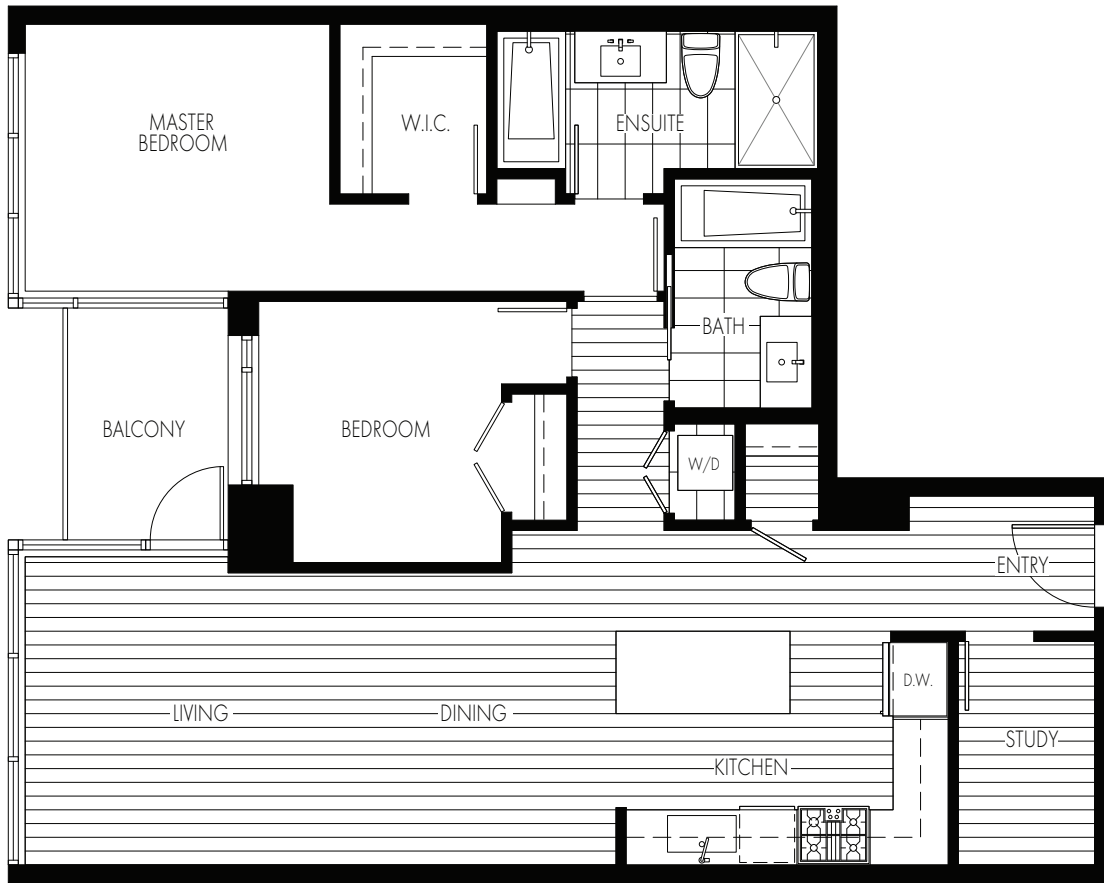

FORTY NINE WEST AT OAKRIDGE

A

1,014 SQ FT
2 BEDROOM
2 BATHROOM

GROUND LEVEL

LEVEL 2

LEVEL 3

LEVEL 5

FORTY NINE WEST AT OAKRIDGE

A1

1,021 SQ FT
2 BEDROOM
2 BATHROOM

GROUND LEVEL

LEVEL 2

LEVEL 3

LEVEL 5

FORTY NINE WEST AT OAKRIDGE

B

834 SQ FT
2 BEDROOM
2 BATHROOM

LEVEL 2

LEVEL 3

FORTY NINE WEST AT OAKRIDGE

C

821 SQ FT
2 BEDROOM
2 BATHROOM

LEVEL 2

FORTY NINE WEST AT OAKRIDGE