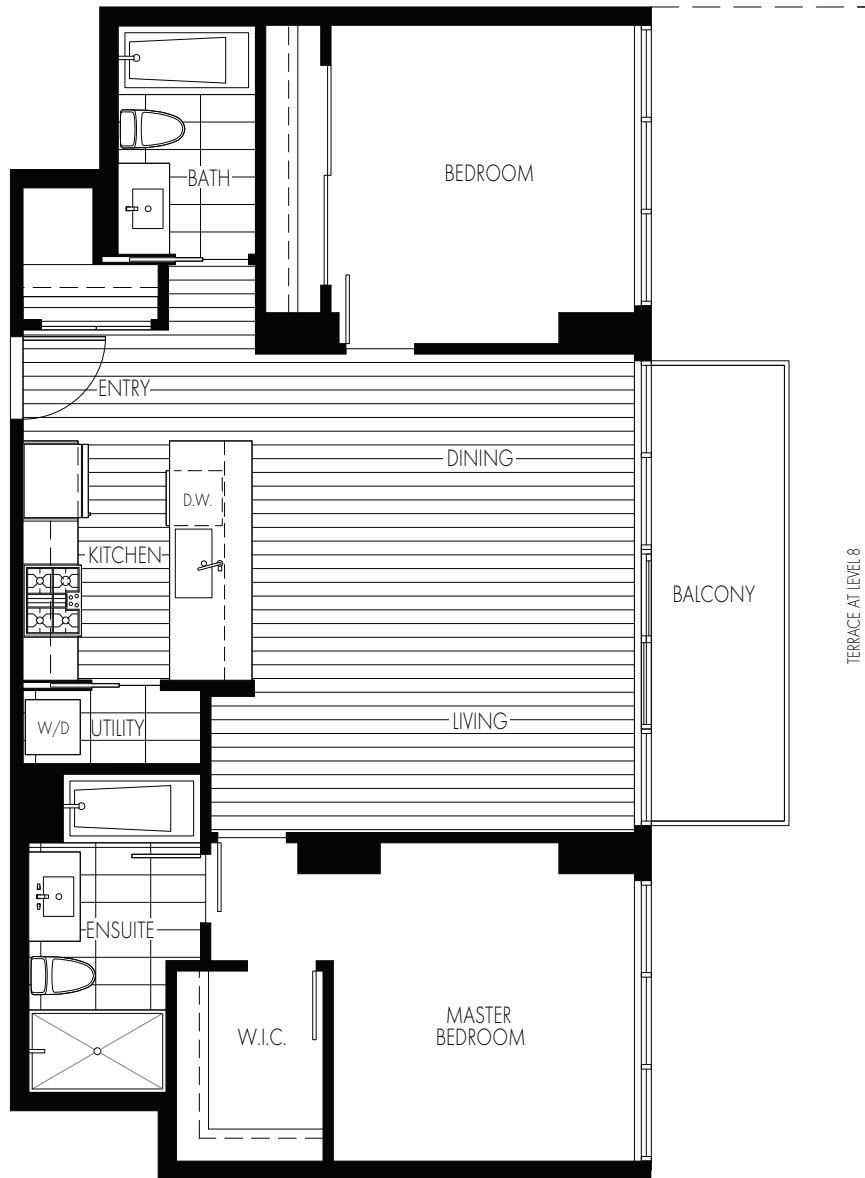

FORTY NINE WEST AT OAKRIDGE

A

1,014 SQ FT
2 BEDROOM
2 BATHROOM

GROUND LEVEL

LEVEL 2

LEVEL 3

LEVEL 5

FORTY NINE WEST AT OAKRIDGE

782 SQ FT
2 BEDROOM
1 BATHROOM

LEVEL 2

FORTY NINE WEST AT OAKRIDGE

672 SQ FT
2 BEDROOM
1 BATHROOM

FORTY NINE WEST AT OAKRIDGE

N

808 SQ FT
2 BEDROOM
2 BATHROOM

FORTY NINE WEST AT OAKRIDGE

Q

910 SQ FT
2 BEDROOM
2 BATHROOM

FORTY NINE WEST AT OAKRIDGE

R 755 SQ FT
2 BEDROOM
2 BATHROOM

FORTY NINE WEST AT OAKRIDGE

S

639 SQ FT
2 BEDROOM
1 BATHROOM

FORTY NINE WEST AT OAKRIDGE

T

942 SQ FT
2 BEDROOM
2 BATHROOM

FORTY NINE WEST AT OAKRIDGE

U

955 SQ FT
2 BEDROOM
2 BATHROOM

FORTY NINE WEST AT OAKRIDGE

V

890 SQ FT
2 BEDROOM
2 BATHROOM