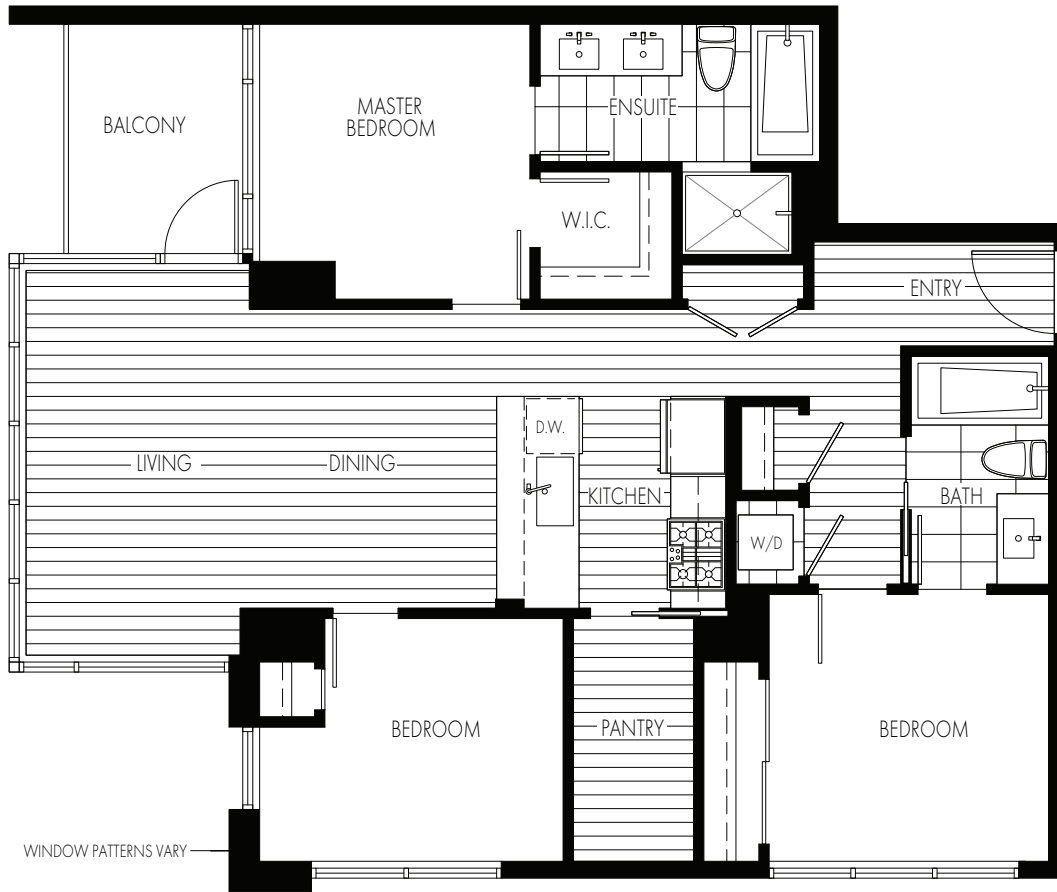

FORTY NINE WEST AT OAKRIDGE

H

1,015 SQ FT
3 BEDROOM
2 BATHROOM

FORTY NINE WEST AT OAKRIDGE

J

1,003 SQ FT
3 BEDROOM
2 BATHROOM

FORTY NINE WEST AT OAKRIDGE

M

1,126 SQ FT
3 BEDROOM
2 BATHROOM

LEVEL 6

LEVEL 7

FORTY NINE WEST AT OAKRIDGE

P

1,072 SQ FT
3 BEDROOM
2 BATHROOM