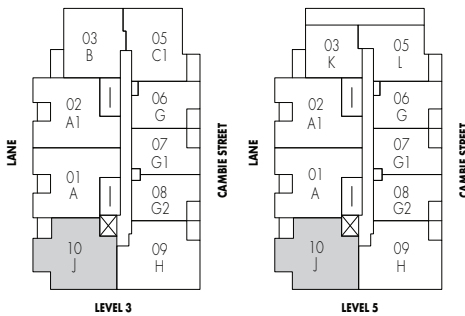

FORTY NINE WEST AT OAKRIDGE

H

1,015 SQ FT
3 BEDROOM
2 BATHROOM

FORTY NINE WEST AT OAKRIDGE

J

1,003 SQ FT
3 BEDROOM
2 BATHROOM

FORTY NINE WEST AT OAKRIDGE

M

1,126 SQ FT
3 BEDROOM
2 BATHROOM

LEVEL 6

LEVEL 7

FORTY NINE WEST AT OAKRIDGE

P

1,072 SQ FT
3 BEDROOM
2 BATHROOM