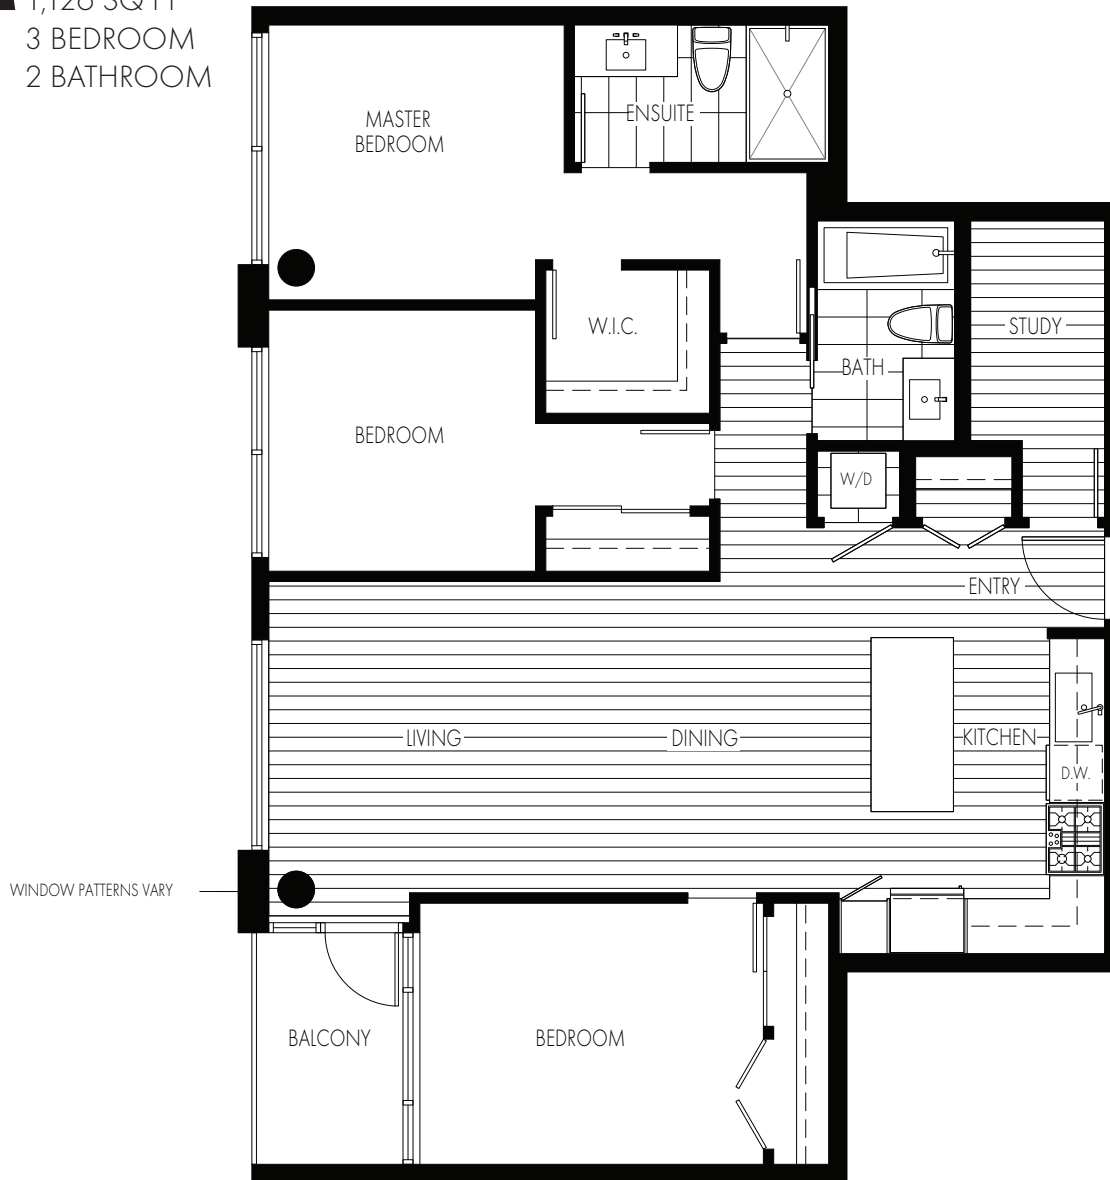

FORTY NINE WEST AT OAKRIDGE

H

1,015 SQ FT
3 BEDROOM
2 BATHROOM

FORTY NINE WEST AT OAKRIDGE

J

1,003 SQ FT
3 BEDROOM
2 BATHROOM

FORTY NINE WEST AT OAKRIDGE

M

1,126 SQ FT
3 BEDROOM
2 BATHROOM

LEVEL 6

LEVEL 7

FORTY NINE WEST AT OAKRIDGE

P

1,072 SQ FT
3 BEDROOM
2 BATHROOM